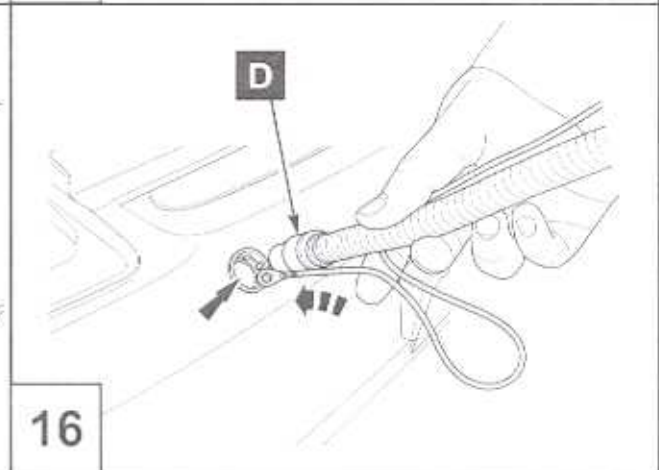

### *PRIUS*

Model year: 2003

Vehicle Code: NHW20L-AHEEBW

Partnumber

Engine Heater PZ434-G0790-3Z

 1,1 kg

 0,5 h

LHD