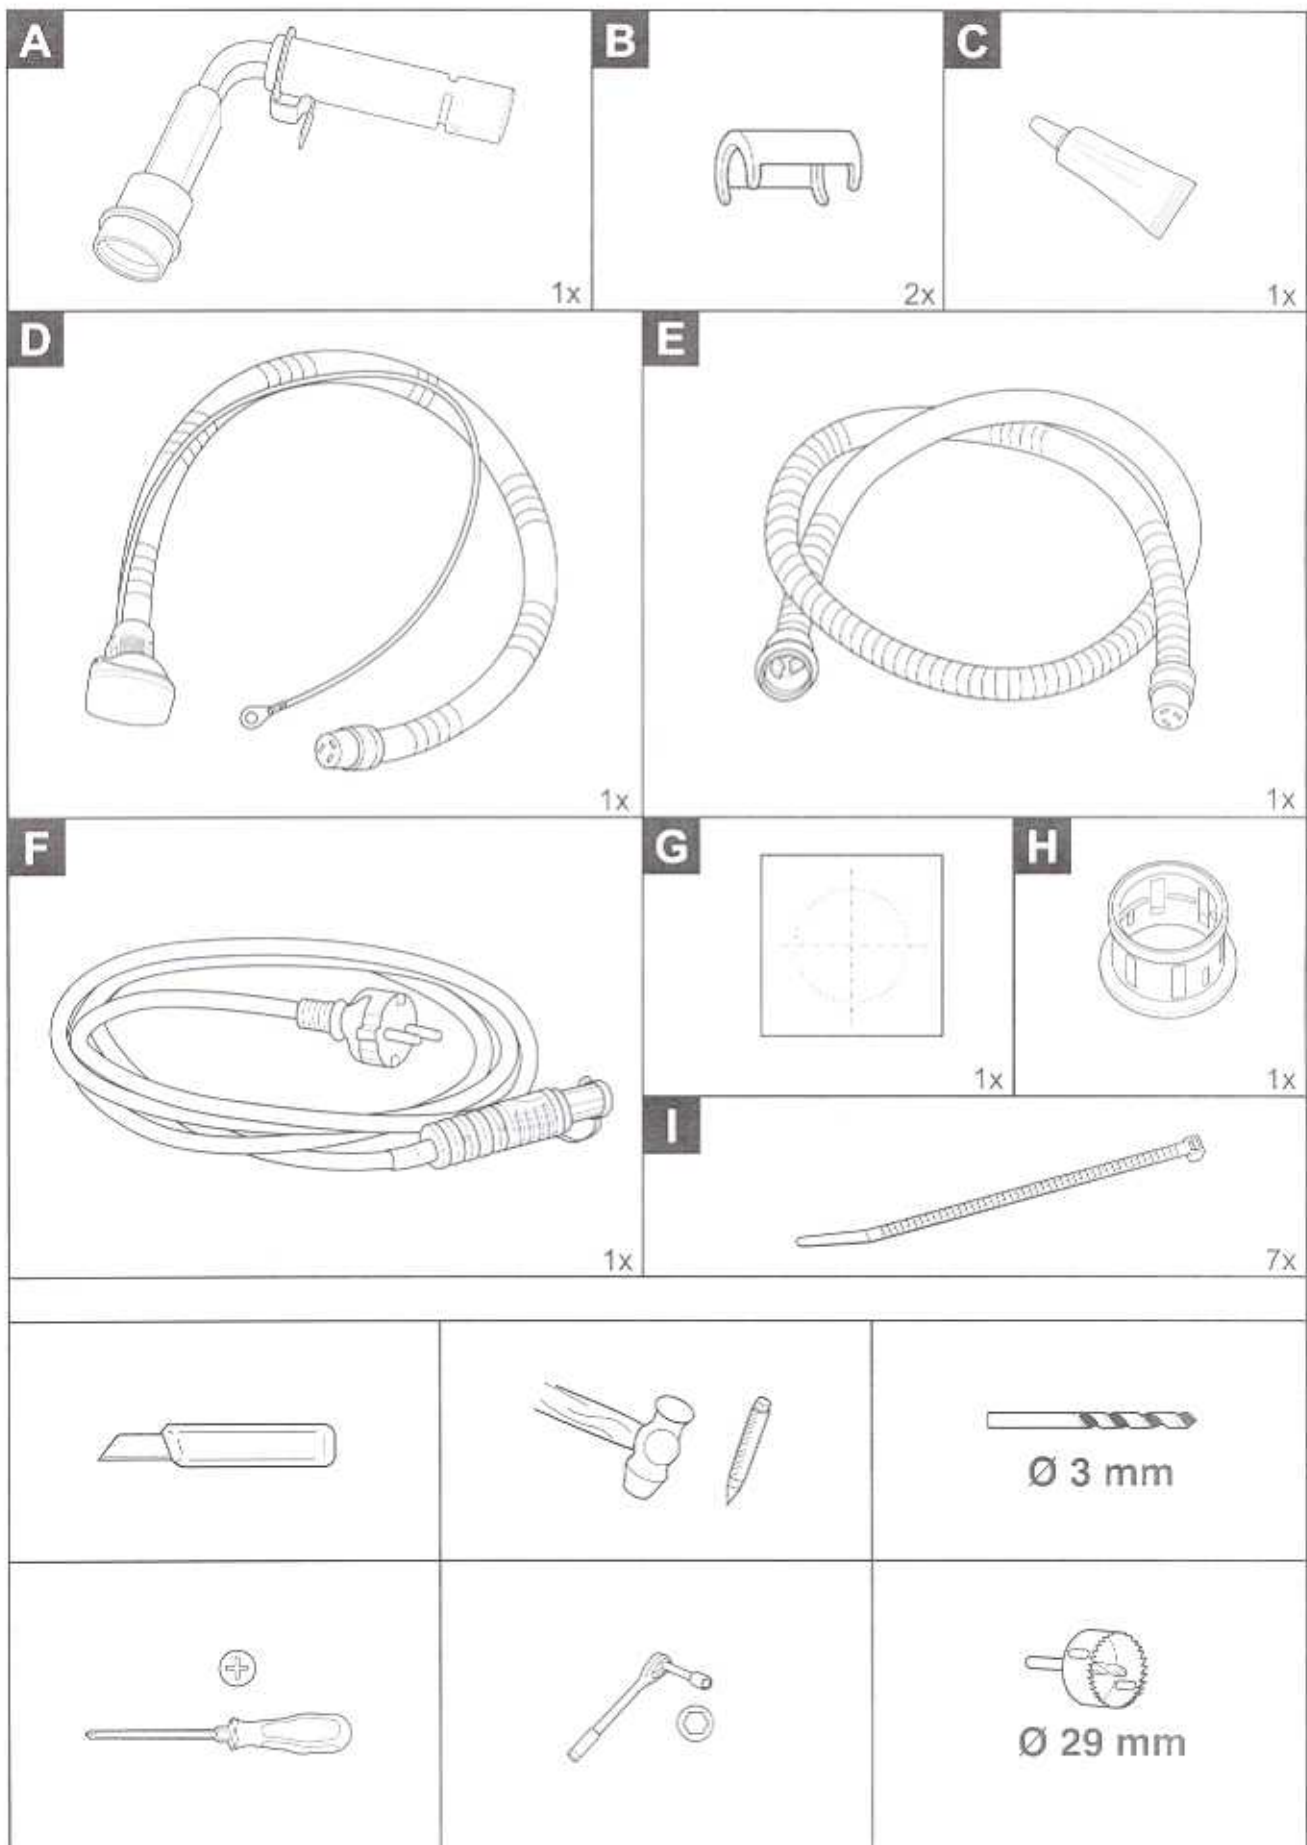

### *PRIUS*

Model year: 2003

Vehicle Code: NHW20L-AHEEBW

Partnumber

Engine Heater PZ434-G0790-3Z

 1,1 kg

 0,5 h

LHD