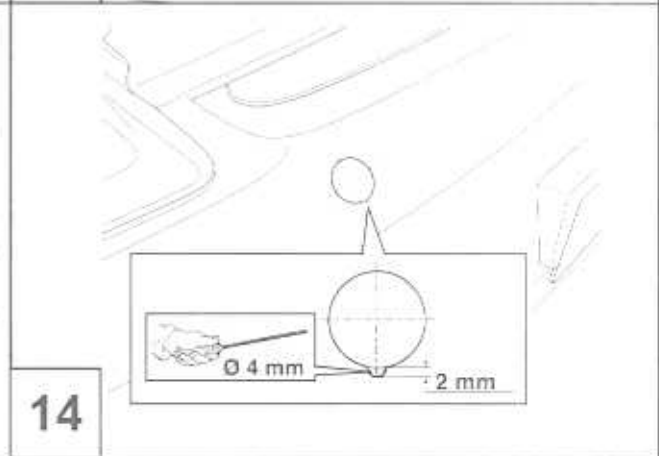

### *PRIUS*

Model year: 2003

Vehicle Code: NHW20L-AHEEBW

Partnumber

Engine Heater PZ434-G0790-3Z

 1,1 kg

 0,5 h

LHD