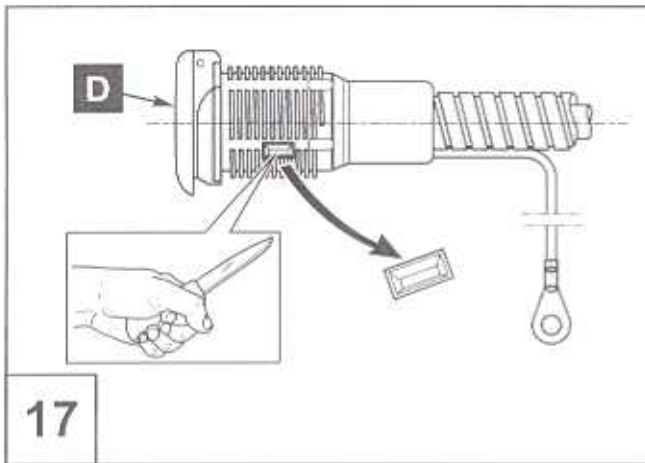

### *PRIUS*

Model year: 2003

Vehicle Code: NHW20L-AHEEBW

Partnumber

Engine Heater PZ434-G0790-3Z

 1,1 kg

 0,5 h

LHD