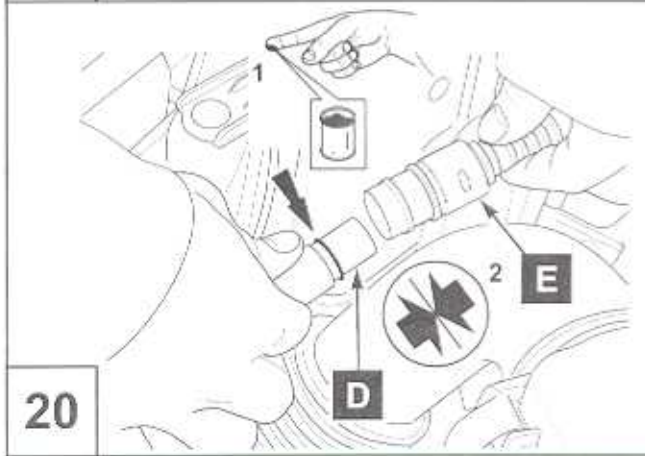

### *PRIUS*

Model year: 2003

Vehicle Code: NHW20L-AHEEBW

Partnumber

Engine Heater PZ434-G0790-3Z

 1,1 kg

 0,5 h

LHD