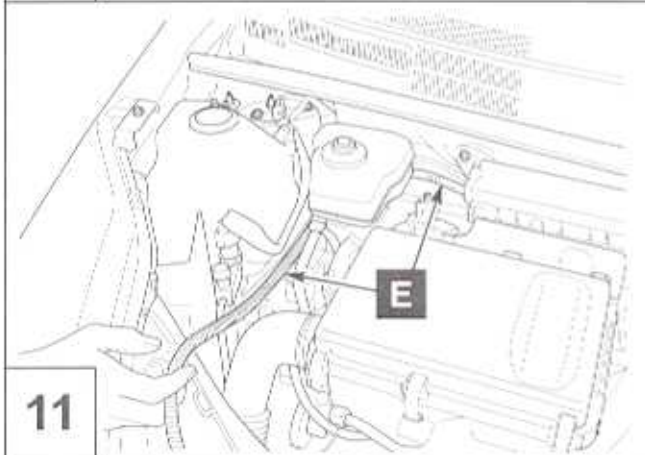

### *PRIUS*

Model year: 2003

Vehicle Code: NHW20L-AHEEBW

Partnumber

Engine Heater PZ434-G0790-3Z

 1,1 kg

 0,5 h

LHD