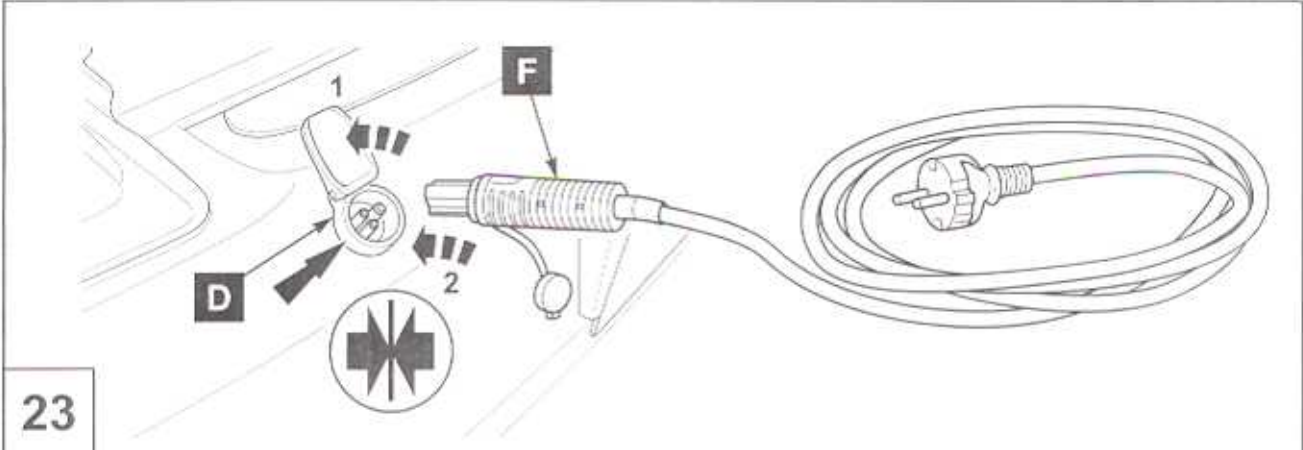

### *PRIUS*

Model year: 2003

Vehicle Code: NHW20L-AHEEBW

Partnumber

Engine Heater PZ434-G0790-3Z

 1,1 kg

 0,5 h

LHD