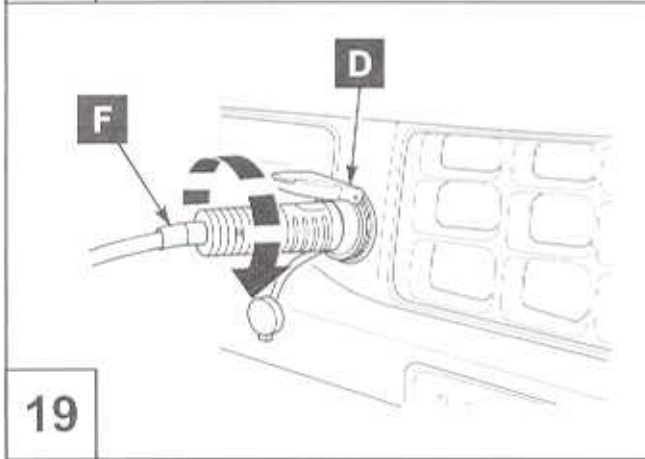

### *PRIUS*

Model year: 2003

Vehicle Code: NHW20L-AHEEBW

Partnumber

Engine Heater PZ434-G0790-3Z

 1,1 kg

 0,5 h

LHD