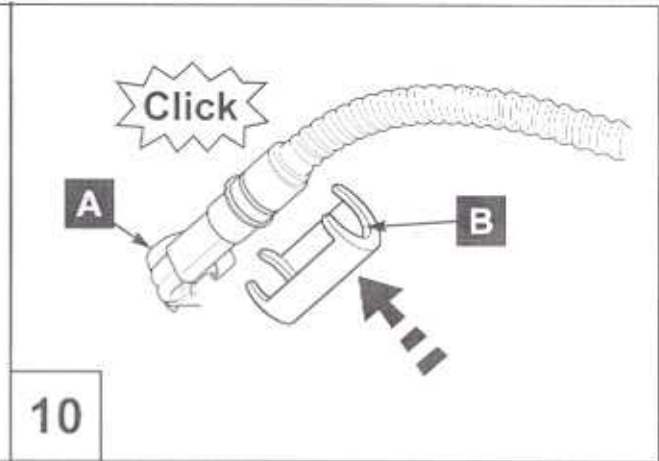

### *PRIUS*

Model year: 2003

Vehicle Code: NHW20L-AHEEBW

Partnumber

Engine Heater PZ434-G0790-3Z

 1,1 kg

 0,5 h

LHD