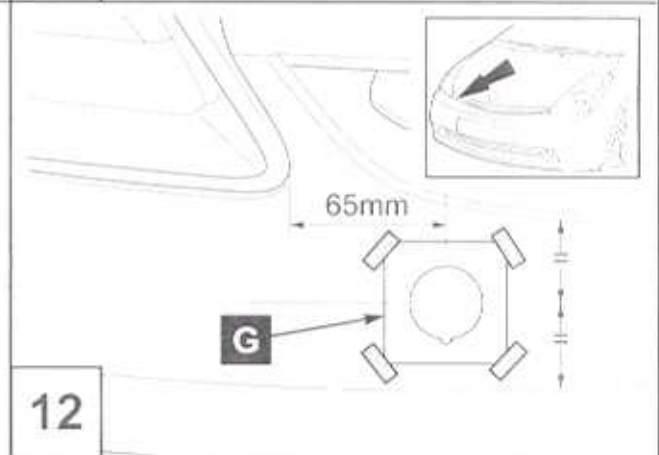

### *PRIUS*

Model year: 2003

Vehicle Code: NHW20L-AHEEBW

Partnumber

Engine Heater PZ434-G0790-3Z

 1,1 kg

 0,5 h

LHD