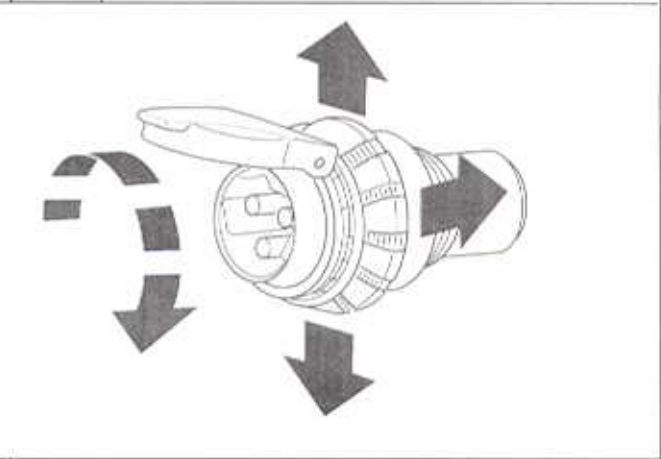

### *PRIUS*

Model year: 2003

Vehicle Code: NHW20L-AHEEBW

Partnumber

Engine Heater PZ434-G0790-3Z

 1,1 kg

 0,5 h

LHD