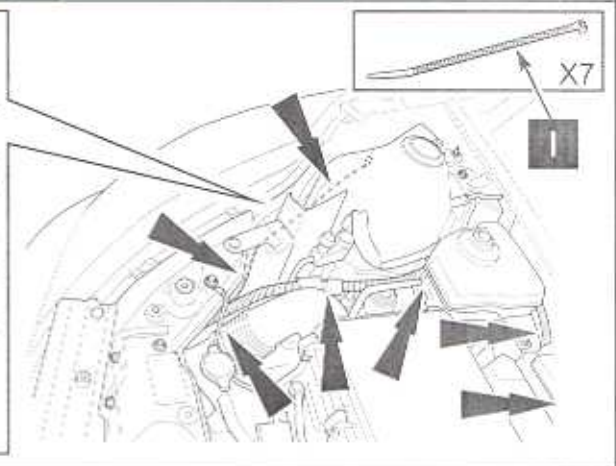

### *PRIUS*

Model year: 2003

Vehicle Code: NHW20L-AHEEBW

Partnumber

Engine Heater PZ434-G0790-3Z

 1,1 kg

 0,5 h

LHD