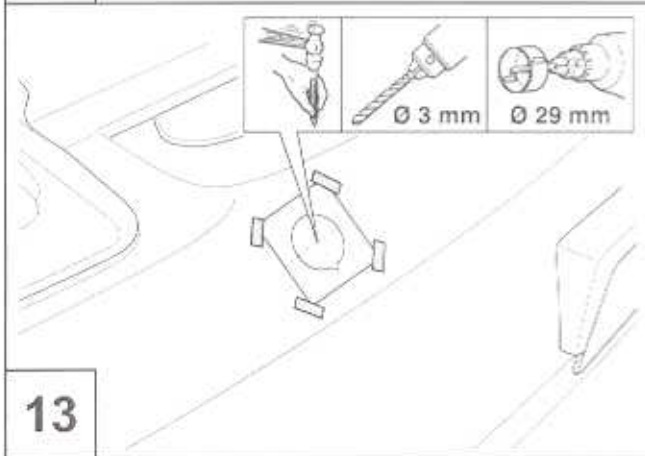

### *PRIUS*

Model year: 2003

Vehicle Code: NHW20L-AHEEBW

Partnumber

Engine Heater PZ434-G0790-3Z

 1,1 kg

 0,5 h

LHD